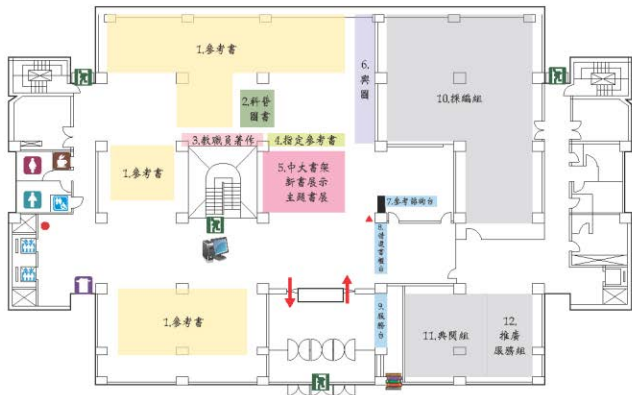

# B1

 緊急出口 Emergency Exit

 現在位置 You Are Here

1.  Art Gallery

2.  Dissertations(Closed Stack)

3.  Classroom

# 1F

- |                             |  |  |
|-----------------------------|--|--|
| ● 現在位置<br>You Are Here      | 1. 參考書<br>Reference Collections                                  | 7. 參考諮詢台<br>Reference & Consultation Desk      |
| EXIT 緊急出口<br>Emergency Exit | 2. 科卷圖書<br>General Science Books                                 | 8. 流通台<br>Circulation Desk                     |
| ▲ 自助借書機<br>Self check-out   | 3. 教職員著作<br>Faculty Publications                                 | 9. 資訊台<br>Information Desk                     |
| 📦 還書箱<br>Book Drop          | 4. 指定參考書<br>Courses Reserve                                      | 10. 採編組<br>Acquisitions and Cataloging Section |
| 🖨️ 檢索區<br>Webpac            | 5. 中大書架新書展示<br>主題書展<br>NCU Bookshelf/New Arrivals/Featured Books | 11. 典藏組<br>Circulation and Collection Section  |
| 📄 影印區<br>Photocopy          | 6. 地圖<br>Maps  | 12. 推廣服務組<br>Extension Services Section        |

5. 語言中心閱讀坊 Language Center Reading Corner

6. 會議室 Meeting Room

7. 館長室 Curator Office

8. 行政室 Administration Office

9. 期刊辦公室 Periodicals Office

2. 🟠 Discussion Room

3. 🔵 Study Carrels