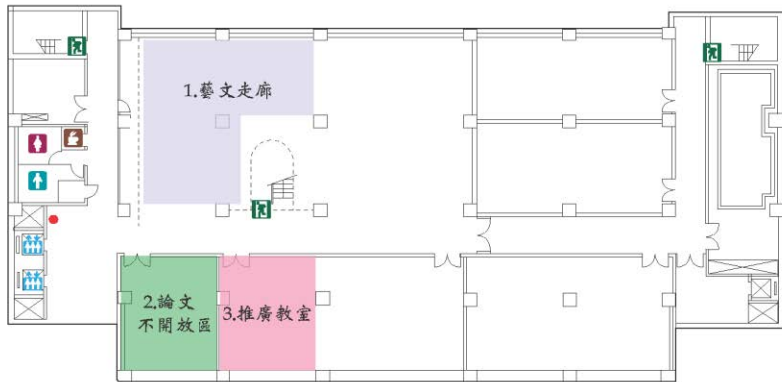

# B1

 緊急出口 Emergency Exit

 現在位置 You Are Here

1.  Art Gallery

2.  Dissertations(Closed Stack)

3.  Classroom

# 1F

- |                             |  |  |
|-----------------------------|--|--|
| ● 現在位置<br>You Are Here      | 1. 參考書<br>Reference Collections                                  | 7. 參考諮詢台<br>Reference & Consultation Desk      |
| EXIT 緊急出口<br>Emergency Exit | 2. 科卷圖書<br>General Science Books                                 | 8. 流通台<br>Circulation Desk                     |
| ▲ 自助借書機<br>Self check-out   | 3. 教職員著作<br>Faculty Publications                                 | 9. 資訊台<br>Information Desk                     |
| 📦 還書箱<br>Book Drop          | 4. 指定參考書<br>Courses Reserve                                      | 10. 採編組<br>Acquisitions and Cataloging Section |
| 🖨️ 檢索區<br>Webpac            | 5. 中大書架新書展示<br>主題書展<br>NCU Bookshelf/New Arrivals/Featured Books | 11. 典藏組<br>Circulation and Collection Section  |
| 📄 影印區<br>Photocopy          | 6. 地圖<br>Maps  | 12. 推廣服務組<br>Extension Services Section        |