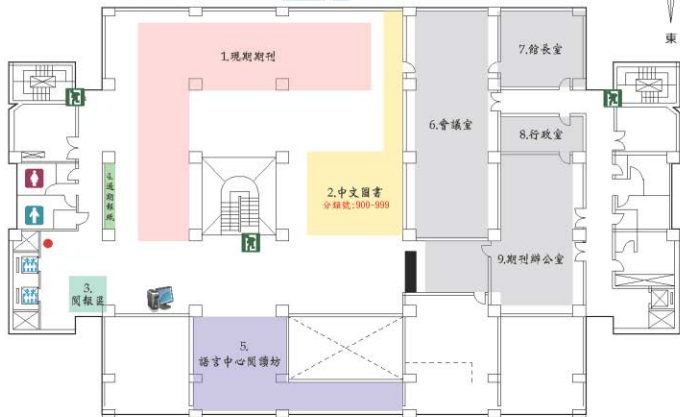

2F

● 現在位置 You Are Here

🚪 緊急出口 Emergency Exit

📖 檢索區 Webpac

1. 現期期刊 Current Periodicals

2. 中文圖書 Collections: Oriental Languages
分類號: 900-999

3. 閱報區 Newspapers Reading Area

4. 舊報區 Newspapers: Back Issues

5. 語言中心閱讀坊 Language Center Reading Corner

6. 會議室 Meeting Room

7. 館長室 Curator Office

8. 行政室 Administration Office

9. 期刊辦公室 Periodicals Office