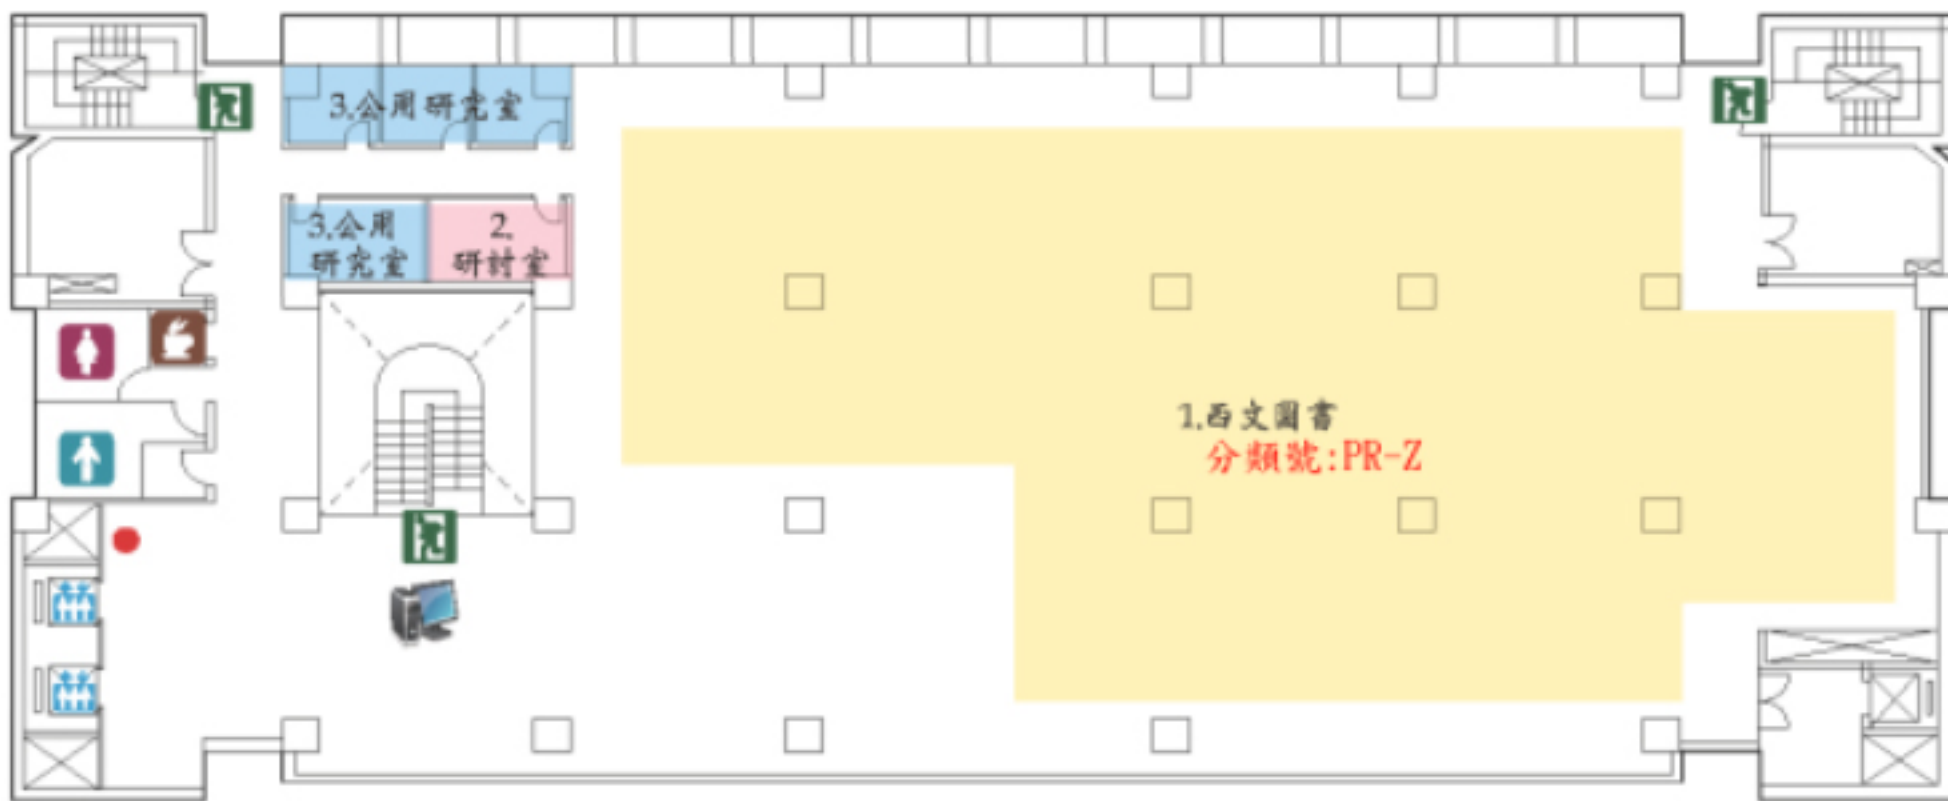

6F

● 現在位置

You Are Here

🚪 緊急出口

Emergency Exit

🖨️ 檢索區

Webpac

1. 🟡 Collections: Western Languages

2. 🟠 Discussion Room

3. 🔵 Study Carrels