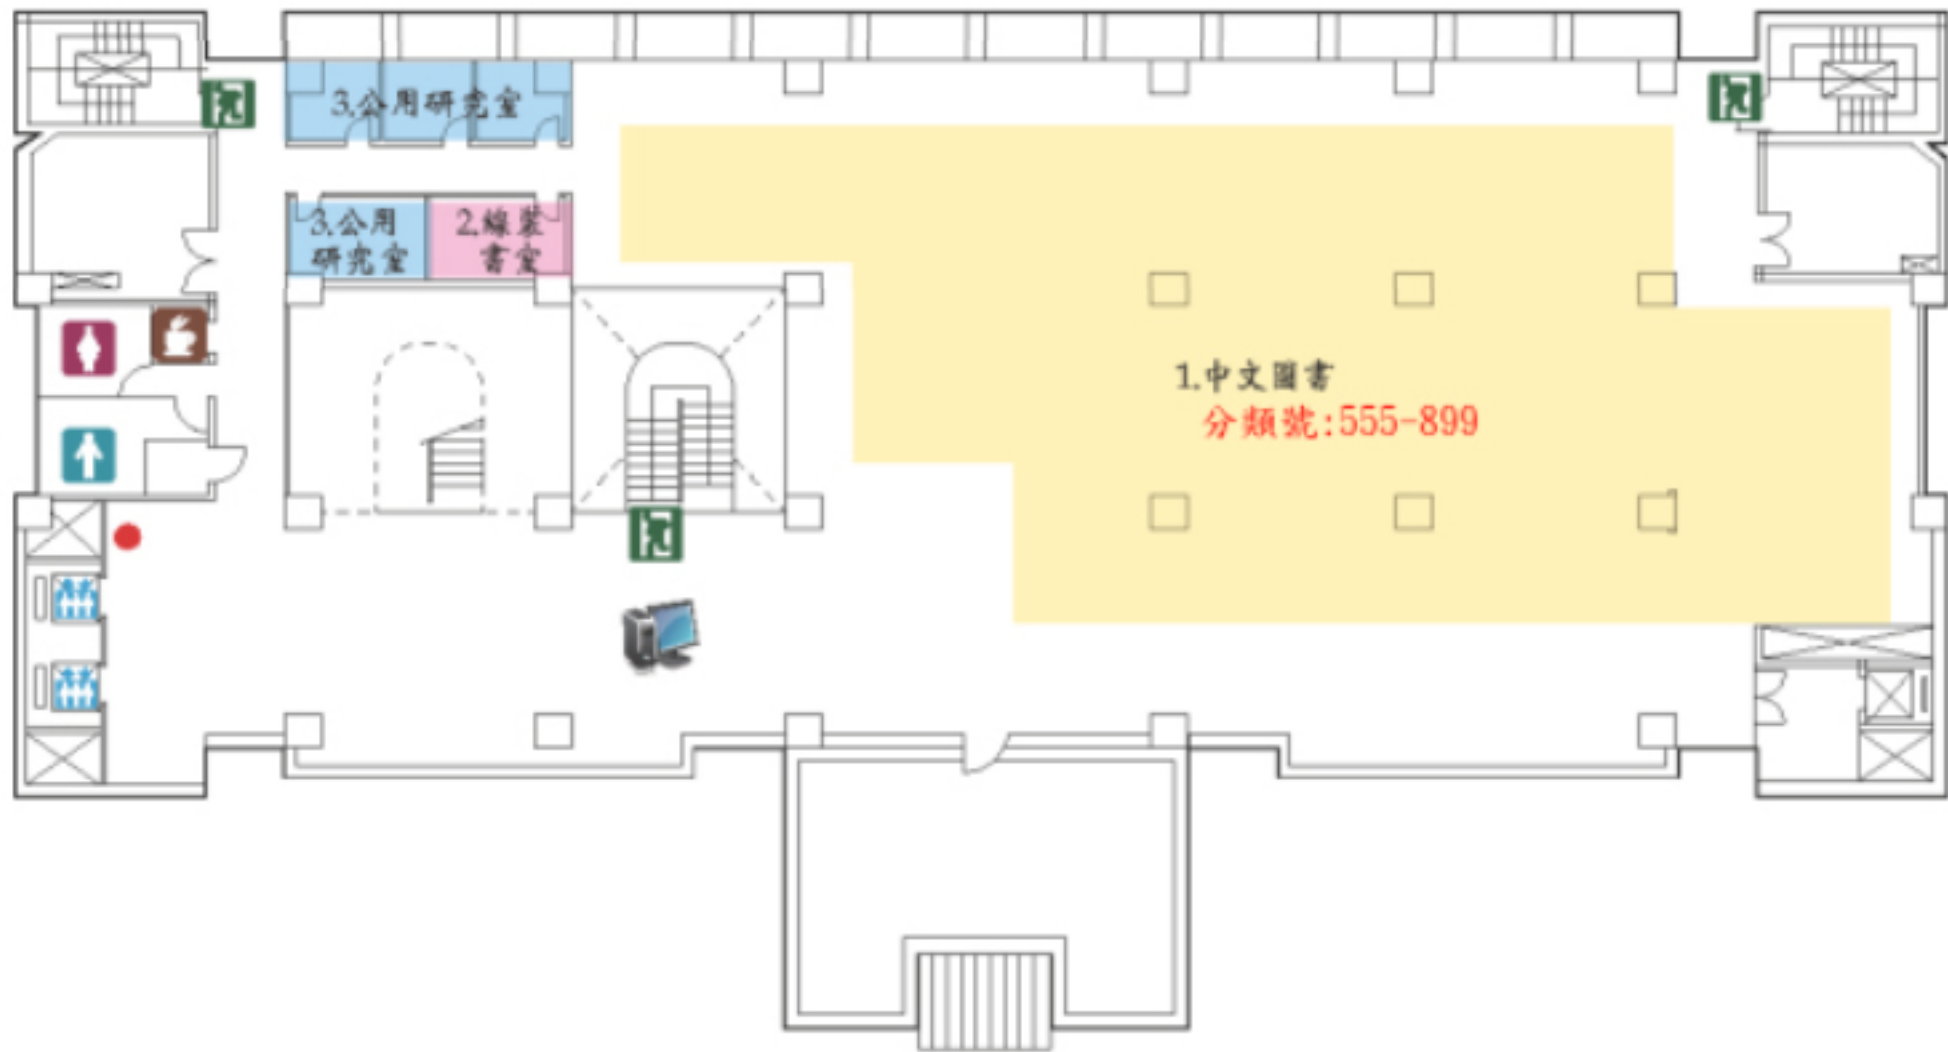

5. Language Center Reading Corner

6. Meeting Room

7. Curator Office

8. Administration Office

9. Periodicals Office

3F

- | | | | |
|--------|----------------|----------|---------------------------------|
| ● 現在位置 | You Are Here | 1. 中文圖書 | Collections: Oriental Languages |
| 🚪 緊急出口 | Emergency Exit | 2. 客家圖書 | Hakka Collections |
| 💻 檢索區 | Webpac | 3. 公用研究室 | Study Carrels |
| | | 4. 資訊系統組 | Information System Section |

4F

● 現在位置 You Are Here

🚪 緊急出口 Emergency Exit

🖨 檢索區 Webpac

1. 🟡 Collections: Oriental Languages

2. 🟠 Thread Bound Collections Room

3. 🟢 Study Carrels

5F