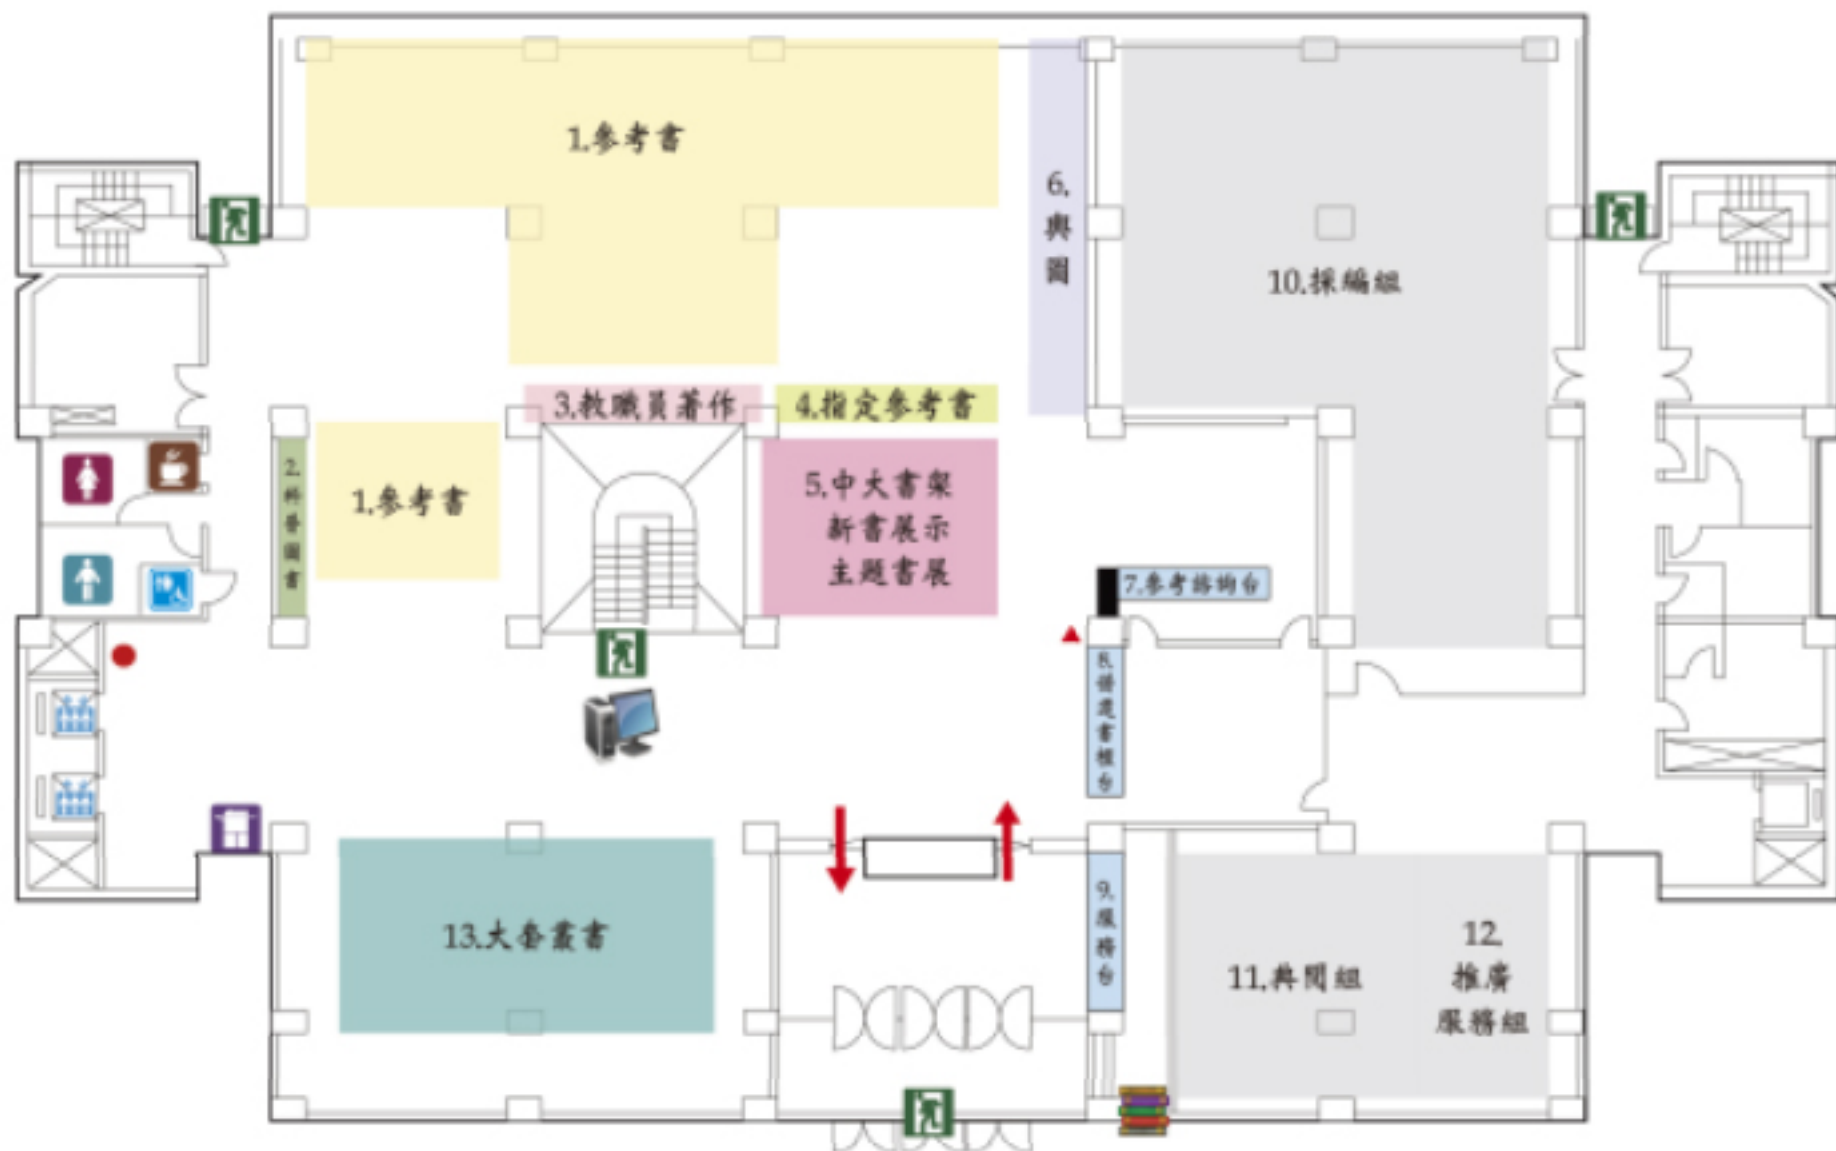

B1

 緊急出口 Emergency Exit

 現在位置 You Are Here

1.  Art Gallery

2.  Series Collections

3.  Classroom

1F

- | | | | |
|---------|----------------|--|---|
| ● 現在位置 | You Are Here | 1. Reference Collections | 7. Reference & Consultation Desk |
| 🚪 緊急出口 | Emergency Exit | 2. General Science Books | 8. Circulation Desk |
| ▲ 自助借書機 | Self check-out | 3. Faculty Publications | 9. Information Desk |
| 📦 還書箱 | Book Drop | 4. Courses Reserve | 10. Acquisitions and Cataloging Section |
| 🖨️ 檢索區 | Webpac | 5. NCU Bookshelf/New Arrivals/Featured Books | 11. Circulation and Collection Section |
| 📄 影印區 | Photocopy | 6. Maps | 12. Extension Services Section |
| | | | 13. Series Collections |

2F

● 現在位置 You Are Here

🚪 緊急出口 Emergency Exit

📖 檢索區 Webpac

1. Current Periodicals

2. Collections: Oriental Languages

3. Newspapers Reading Area

4. Newspapers: Back Issues

5. Language Center Reading Corner

6. Meeting Room

7. Curator Office

8. Administration Office

9. Periodicals Office

3F

- | | | | |
|--------|----------------|----------|---------------------------------|
| ● 現在位置 | You Are Here | 1. 中文圖書 | Collections: Oriental Languages |
| 🚪 緊急出口 | Emergency Exit | 2. 客家圖書 | Hakka Collections |
| 💻 檢索區 | Webpac | 3. 公用研究室 | Study Carrels |
| | | 4. 資訊系統組 | Information System Section |

4F

● 現在位置 You Are Here

🚪 緊急出口 Emergency Exit

🖨 檢索區 Webpac

1. 🟡 Collections: Oriental Languages

2. 🟠 Thread Bound Collections Room

3. 🟢 Study Carrels

5F