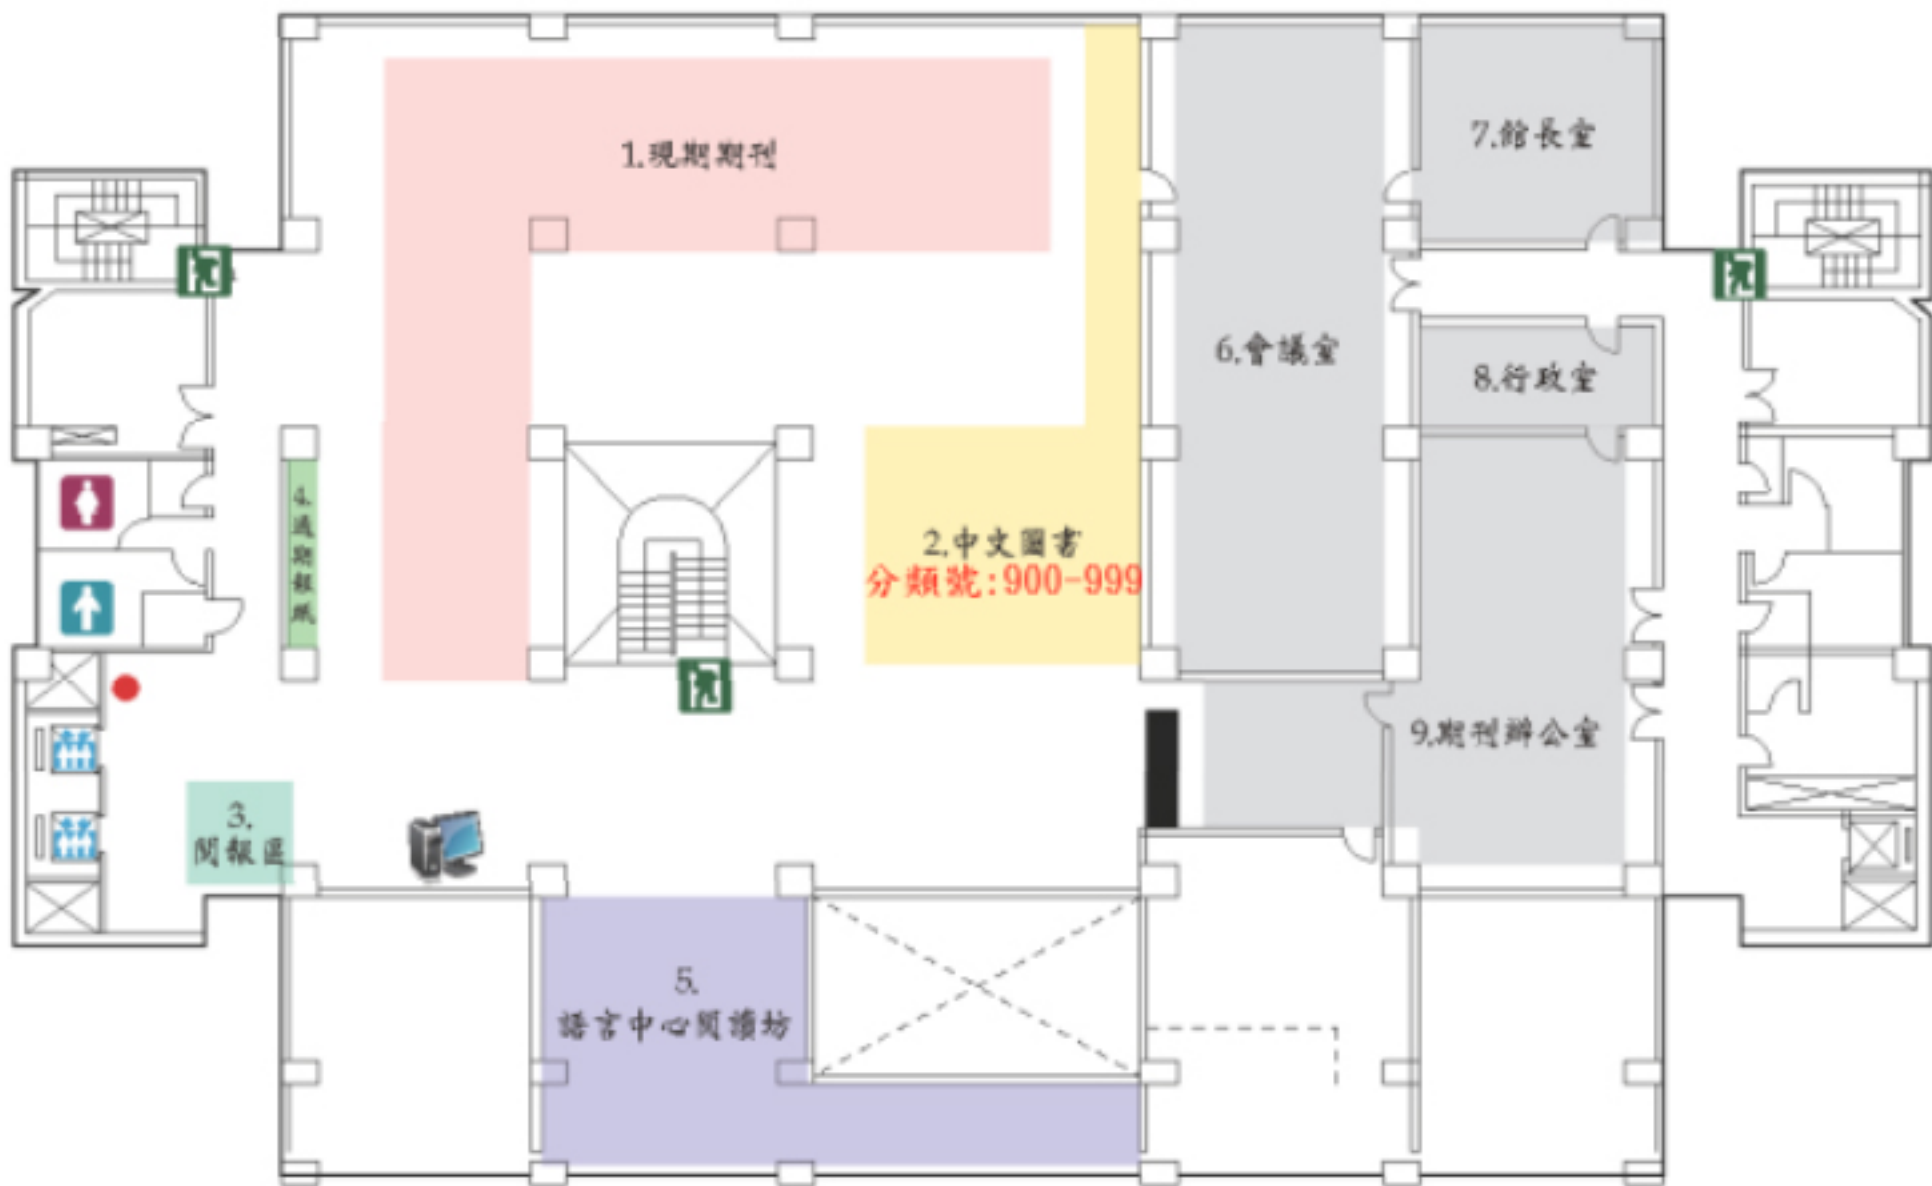

2F

● 現在位置 You Are Here

🚪 緊急出口 Emergency Exit

📖 檢索區 Webpac

1. Current Periodicals

2. Collections: Oriental Languages

3. Newspapers Reading Area

4. Newspapers: Back Issues

5. Language Center Reading Corner

6. Meeting Room

7. Curator Office

8. Administration Office

9. Periodicals Office