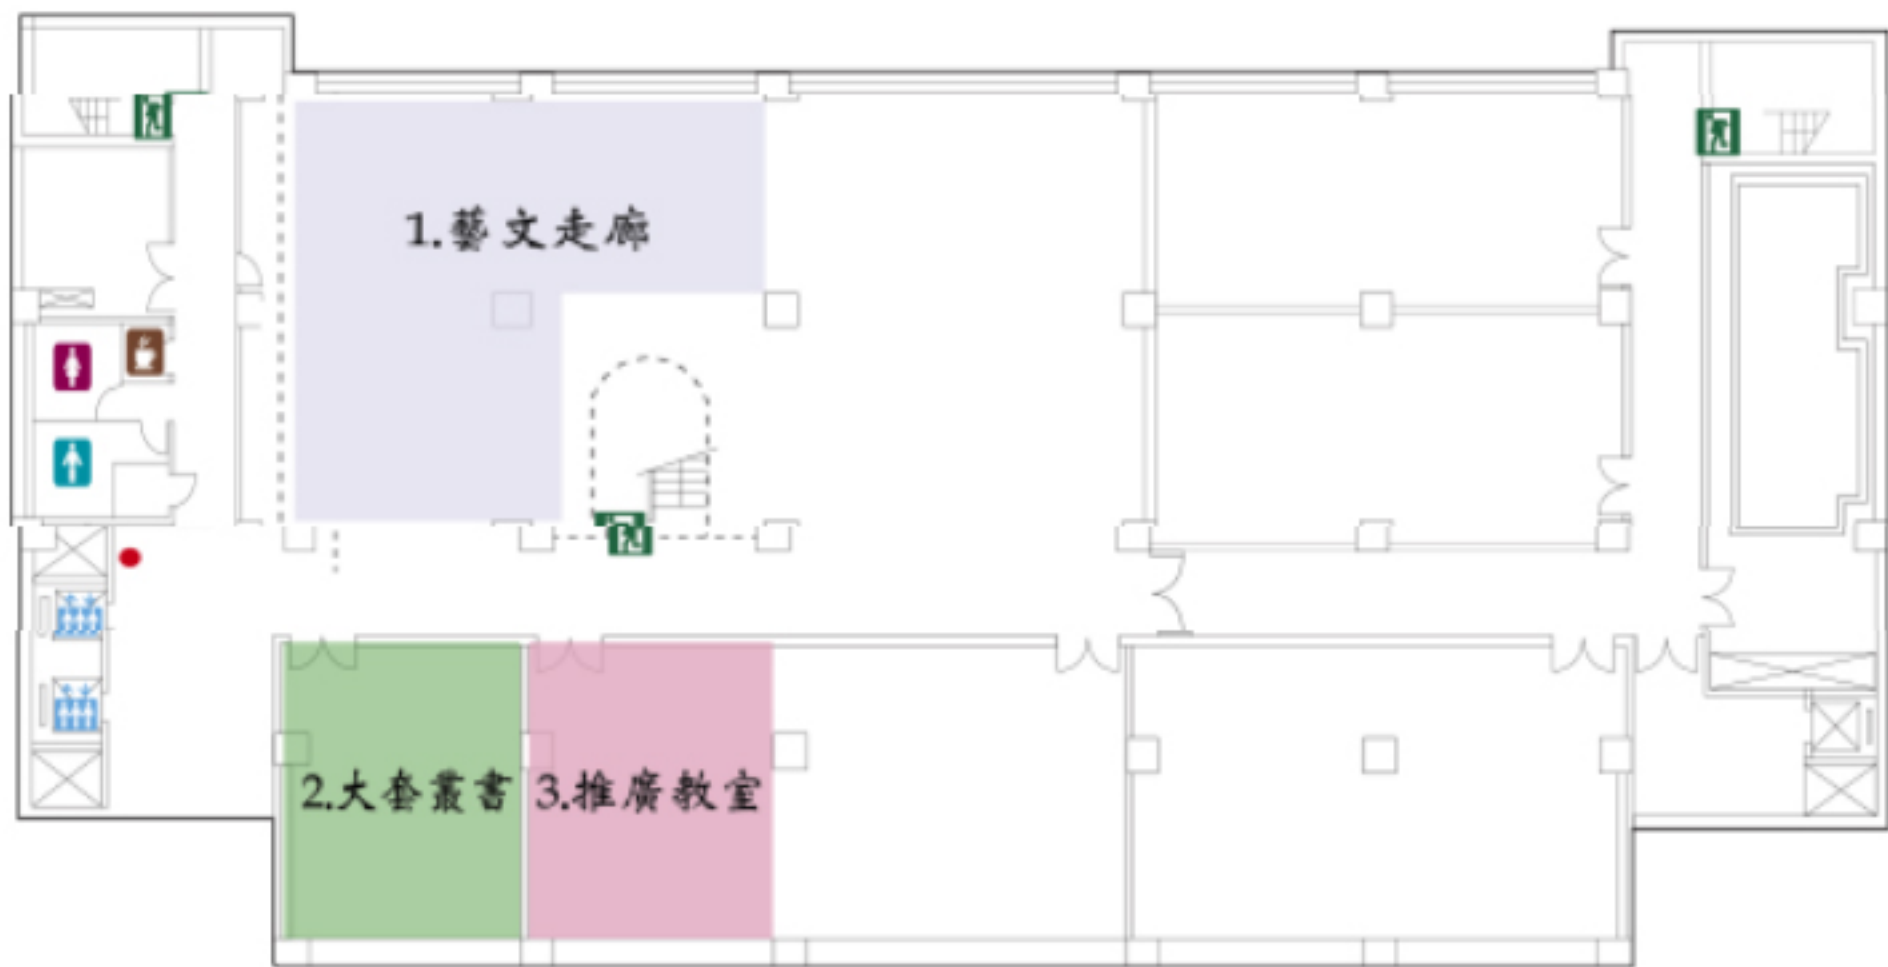

B1

 緊急出口 Emergency Exit

 現在位置 You Are Here

1.  Art Gallery

2.  Series Collections

3.  Classroom

1F

- | | | | |
|---------|----------------|--|---|
| ● 現在位置 | You Are Here | 1. Reference Collections | 7. Reference & Consultation Desk |
| 🚪 緊急出口 | Emergency Exit | 2. General Science Books | 8. Circulation Desk |
| ▲ 自助借書機 | Self check-out | 3. Faculty Publications | 9. Information Desk |
| 📦 還書箱 | Book Drop | 4. Courses Reserve | 10. Acquisitions and Cataloging Section |
| 🖨️ 檢索區 | Webpac | 5. NCU Bookshelf/New Arrivals/Featured Books | 11. Circulation and Collection Section |
| 📄 影印區 | Photocopy | 6. Maps | 12. Extension Services Section |
| | | | 13. Series Collections |