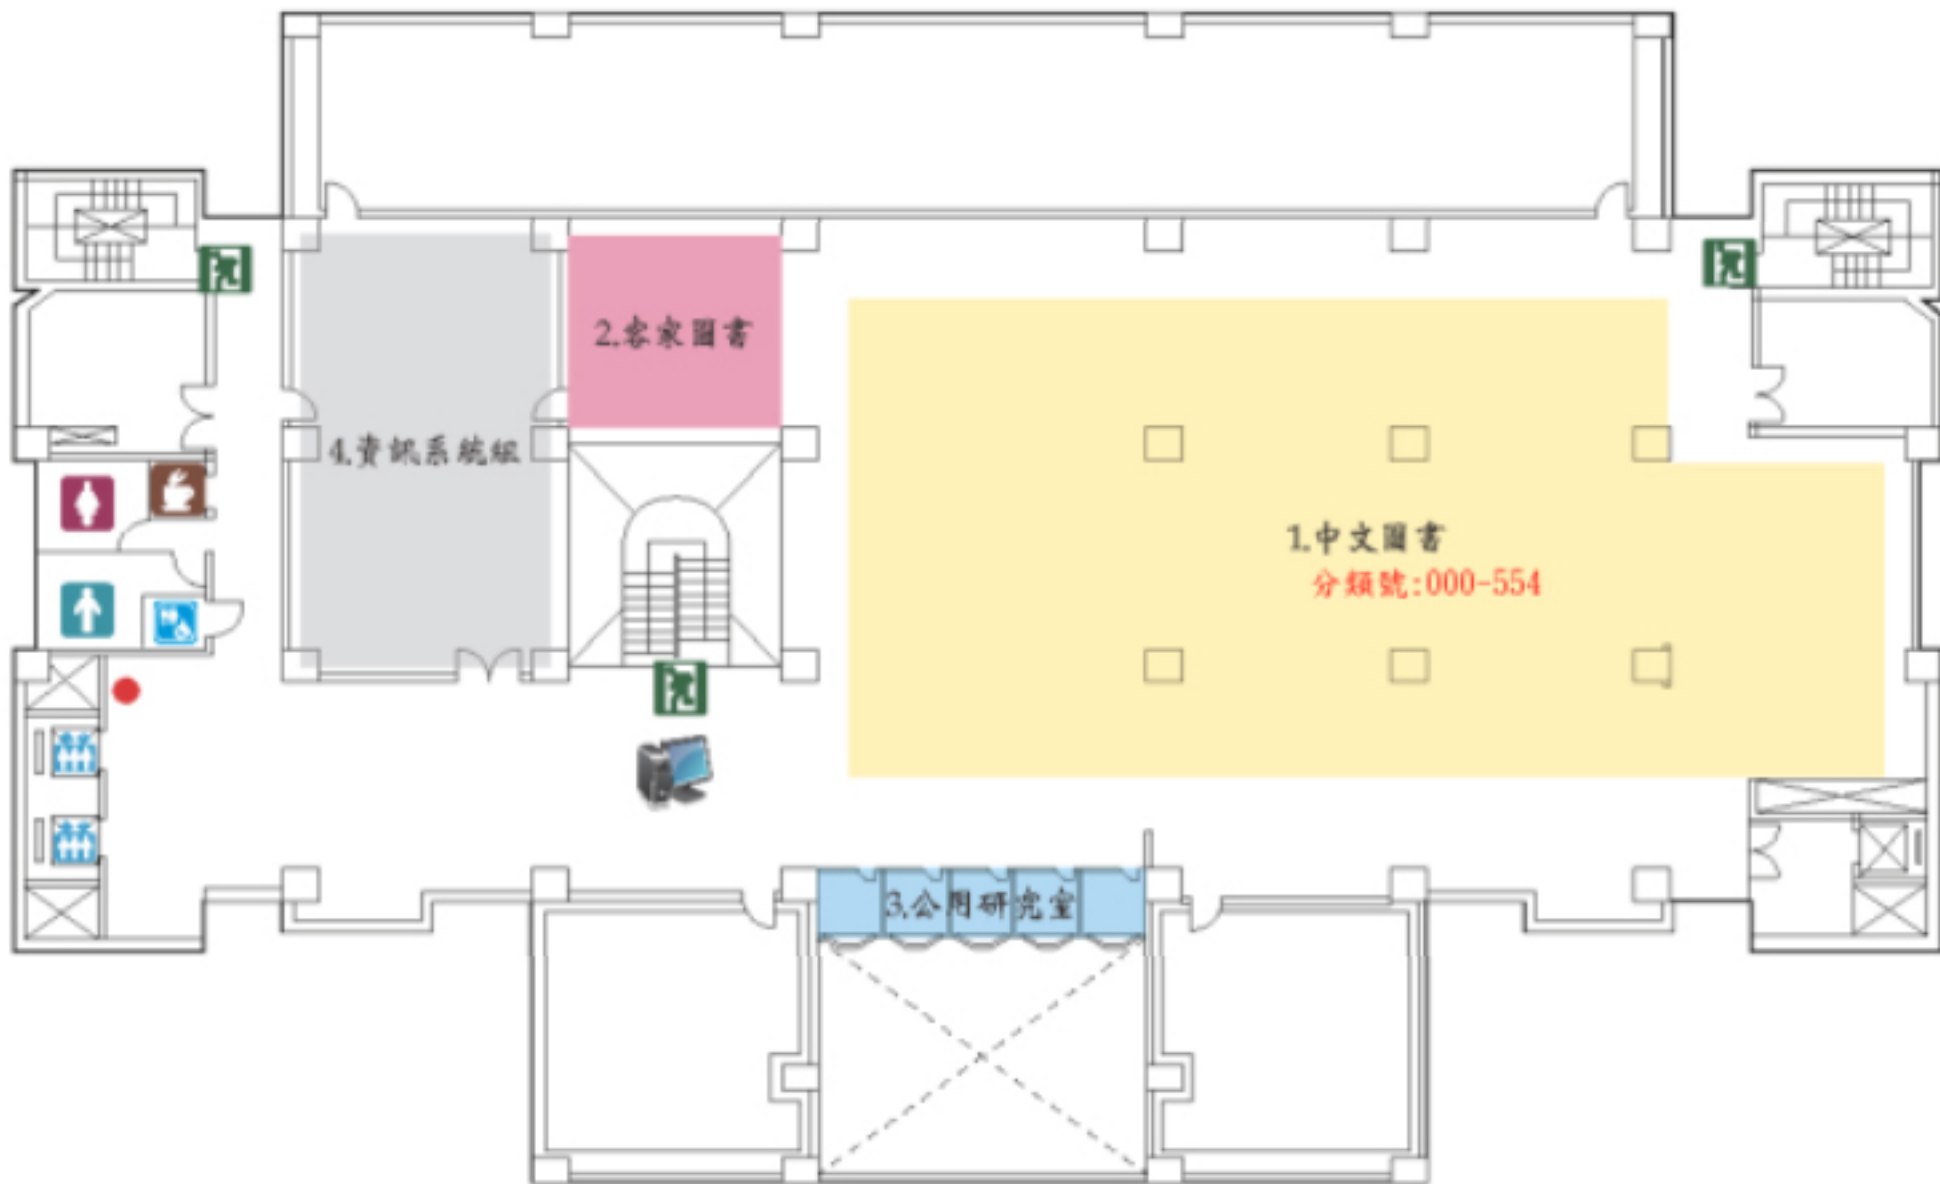

5. Language Center Reading Corner

6. Meeting Room

7. Curator Office

8. Administration Office

9. Periodicals Office

3F

- | | | | |
|--------|----------------|----------|---------------------------------|
| ● 現在位置 | You Are Here | 1. 中文圖書 | Collections: Oriental Languages |
| 🚪 緊急出口 | Emergency Exit | 2. 客家圖書 | Hakka Collections |
| 💻 檢索區 | Webpac | 3. 公用研究室 | Study Carrels |
| | | 4. 資訊系統組 | Information System Section |

4F

● 現在位置 You Are Here

🚪 緊急出口 Emergency Exit

🖨 檢索區 Webpac

1. 🟡 Collections: Oriental Languages

2. 🟠 Thread Bound Collections Room

3. 🟢 Study Carrels

5F