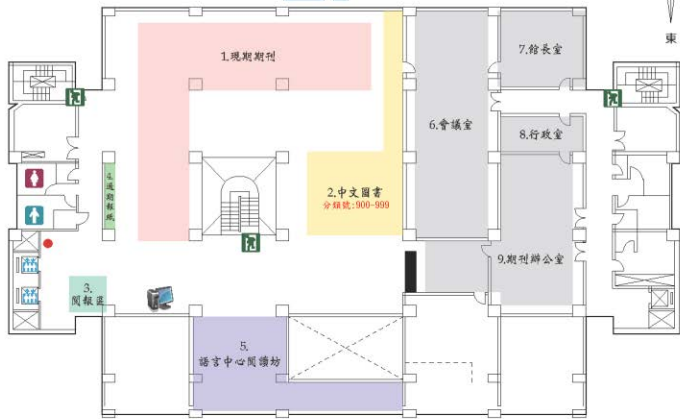

B1

 緊急出口 Emergency Exit

 現在位置 You Are Here

1.  Art Gallery

2.  Series Collections

3.  Classroom

1F

- | | | | | | |
|---------|----------------|-------------------------|---|---------------|-------------------------------------|
| ● 現在位置 | You Are Here | 1. 參考書 | Reference Collections | 7. 參考諮詢台 | Reference & Consultation Desk |
| 🚪 緊急出口 | Emergency Exit | 2. 科學圖書 | General Science Books | 8. 借還書櫃台 | Circulation Desk |
| ▲ 自助借書機 | Self check-out | 3. 教職員著作 | Faculty Publications | 9. 服務台 | Information Desk |
| 📦 還書箱 | Book Drop | 4. 指定參考書 | Courses Reserve | 10. 採編組 | Acquisitions and Cataloging Section |
| 🖨 檢索區 | Webpac | 5. 中大書架
新書展示
主題書展 | NCU Bookshelf/
New Arrivals/
Featured Books | 11. 典藏組 | Circulation and Collection Section |
| 📄 影印區 | Photocopy | 6. 地圖 | Maps | 12. 推廣
服務組 | Extension Services Section |
| | | | | 13. 大套叢書 | Series Collections |

2F

● 現在位置 You Are Here

🚪 緊急出口 Emergency Exit

📖 檢索區 Webpac

1. Current Periodicals

2. Collections: Oriental Languages

3. Newspapers Reading Area

4. Newspapers: Back Issues

5. Language Center Reading Corner

6. Meeting Room

7. Curator Office

8. Administration Office

9. Periodicals Office

3F

● 現在位置 You Are Here

🚪 緊急出口 Emergency Exit