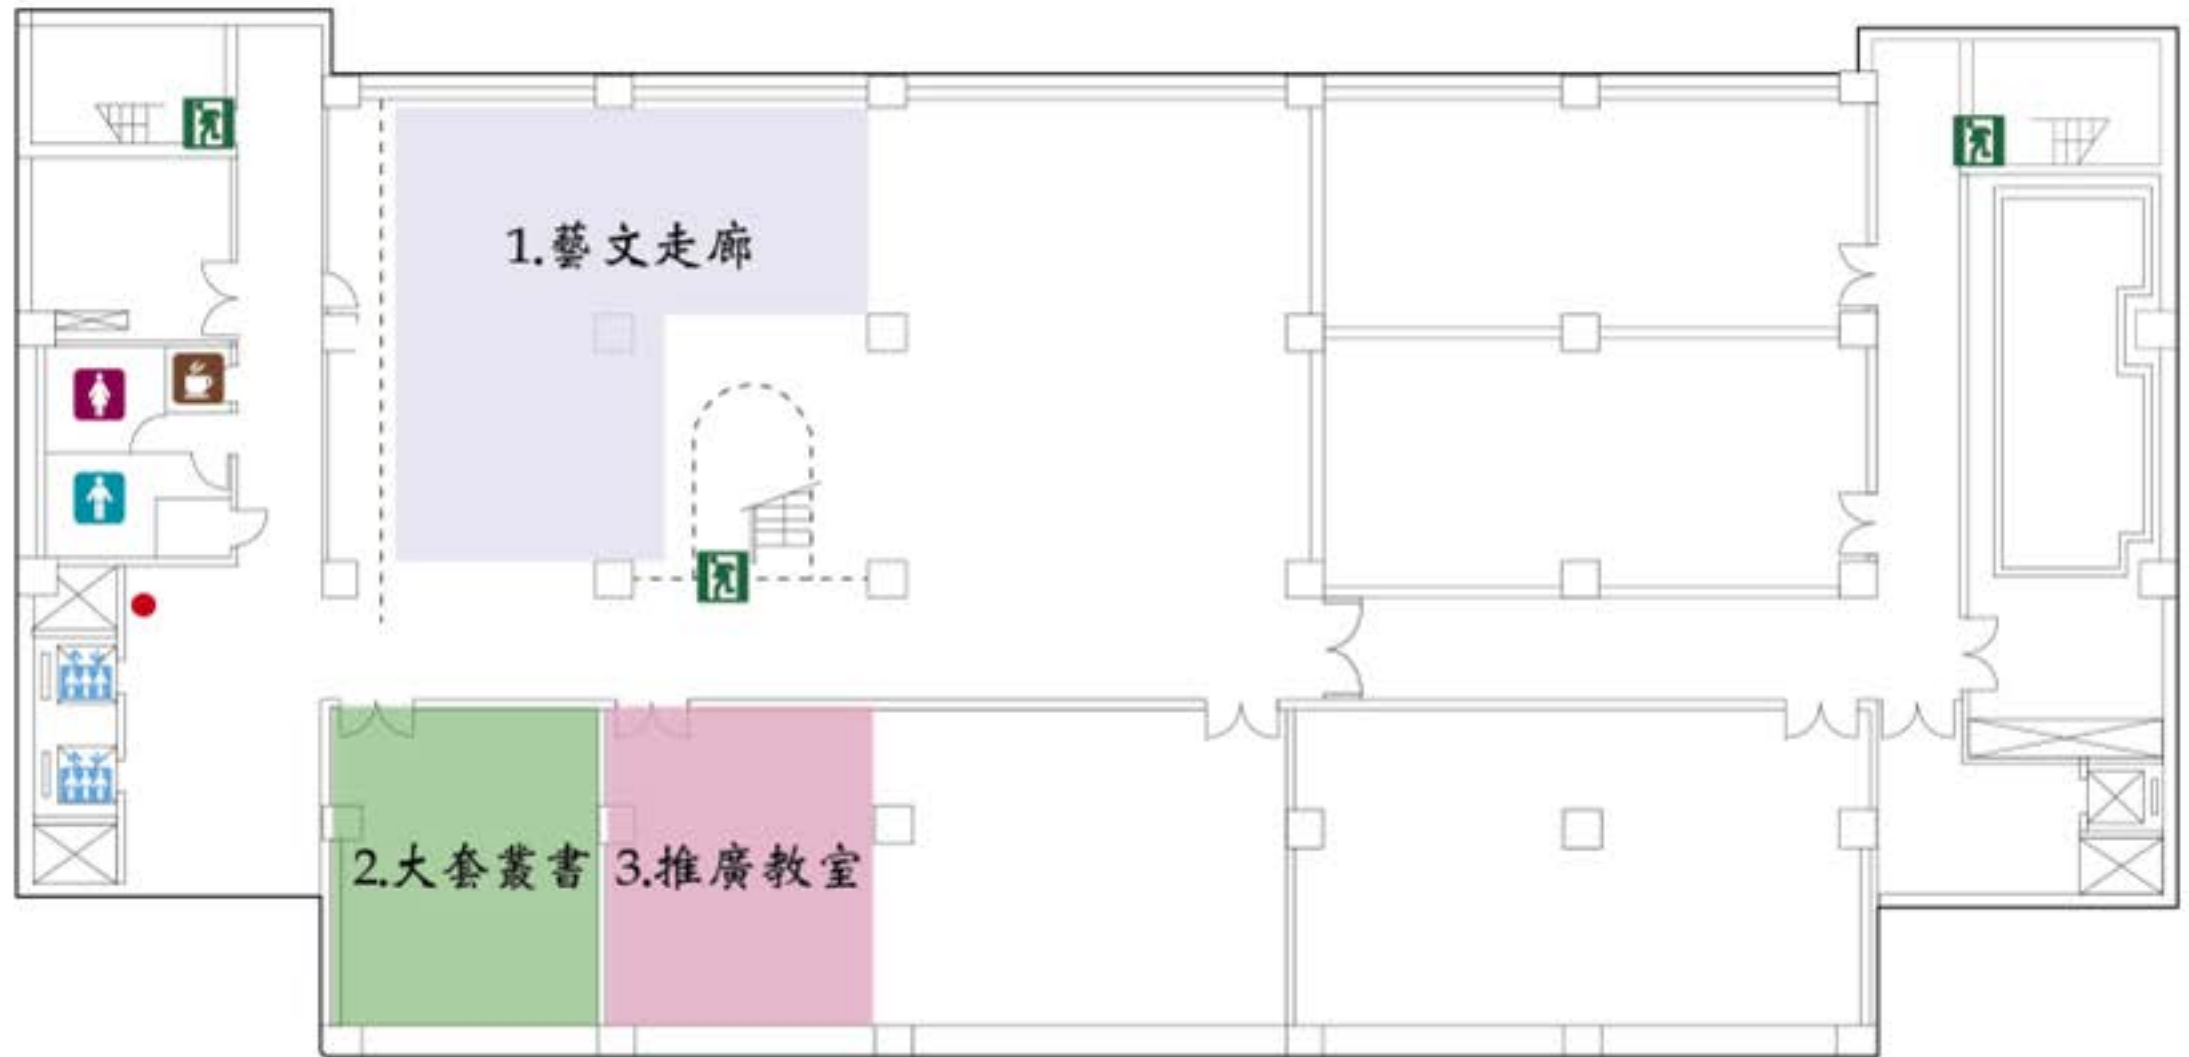

B1

 緊急出口 Emergency Exit

 現在位置 You Are Here

1.  Art Gallery

2.  Series Collections

3.  Classroom

1F

- | | | | | | |
|---------|----------------|-------------------------|---|---------------|-------------------------------------|
| ● 現在位置 | You Are Here | 1. 參考書 | Reference Collections | 7. 參考諮詢台 | Reference & Consultation Desk |
| 🚪 緊急出口 | Emergency Exit | 2. 科學圖書 | General Science Books | 8. 借還書櫃台 | Circulation Desk |
| ▲ 自助借書機 | Self check-out | 3. 教職員著作 | Faculty Publications | 9. 服務台 | Information Desk |
| 📦 還書箱 | Book Drop | 4. 指定參考書 | Courses Reserve | 10. 採編組 | Acquisitions and Cataloging Section |
| 🖨 檢索區 | Webpac | 5. 中大書架
新書展示
主題書展 | NCU Bookshelf/
New Arrivals/
Featured Books | 11. 典藏組 | Circulation and Collection Section |
| 📄 影印區 | Photocopy | 6. 地圖 | Maps | 12. 推廣
服務組 | Extension Services Section |
| | | | | 13. 大套叢書 | Series Collections |

5. Language Center Reading Corner

6. Meeting Room

7. Curator Office

8. Administration Office

9. Periodicals Office

3F

● 現在位置 You Are Here

🚪 緊急出口 Emergency Exit