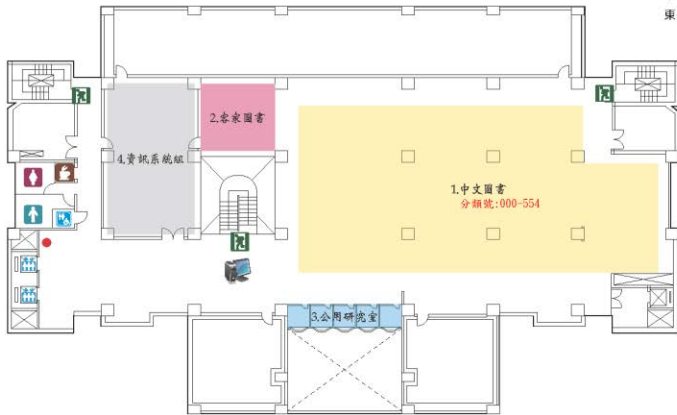

5. Language Center Reading Corner

6. Meeting Room

7. Curator Office

8. Administration Office

9. Periodicals Office

3F

● 現在位置 You Are Here

🚪 緊急出口 Emergency Exit

🖨️ 檢索區 Webpac

1. 🟡 Collections: Oriental Languages

2. 🟠 Hakka Collections

3. 🟢 Study Carrels

4. 🟤 Information System Section

4F

- | | | |
|--------|----------------|----------|
| ● 現在位置 | You Are Here | 1. 中文圖書 |
| 🚪 緊急出口 | Emergency Exit | 2. 線裝書室 |
| 🖨 檢索區 | Webpac | 3. 公用研究室 |