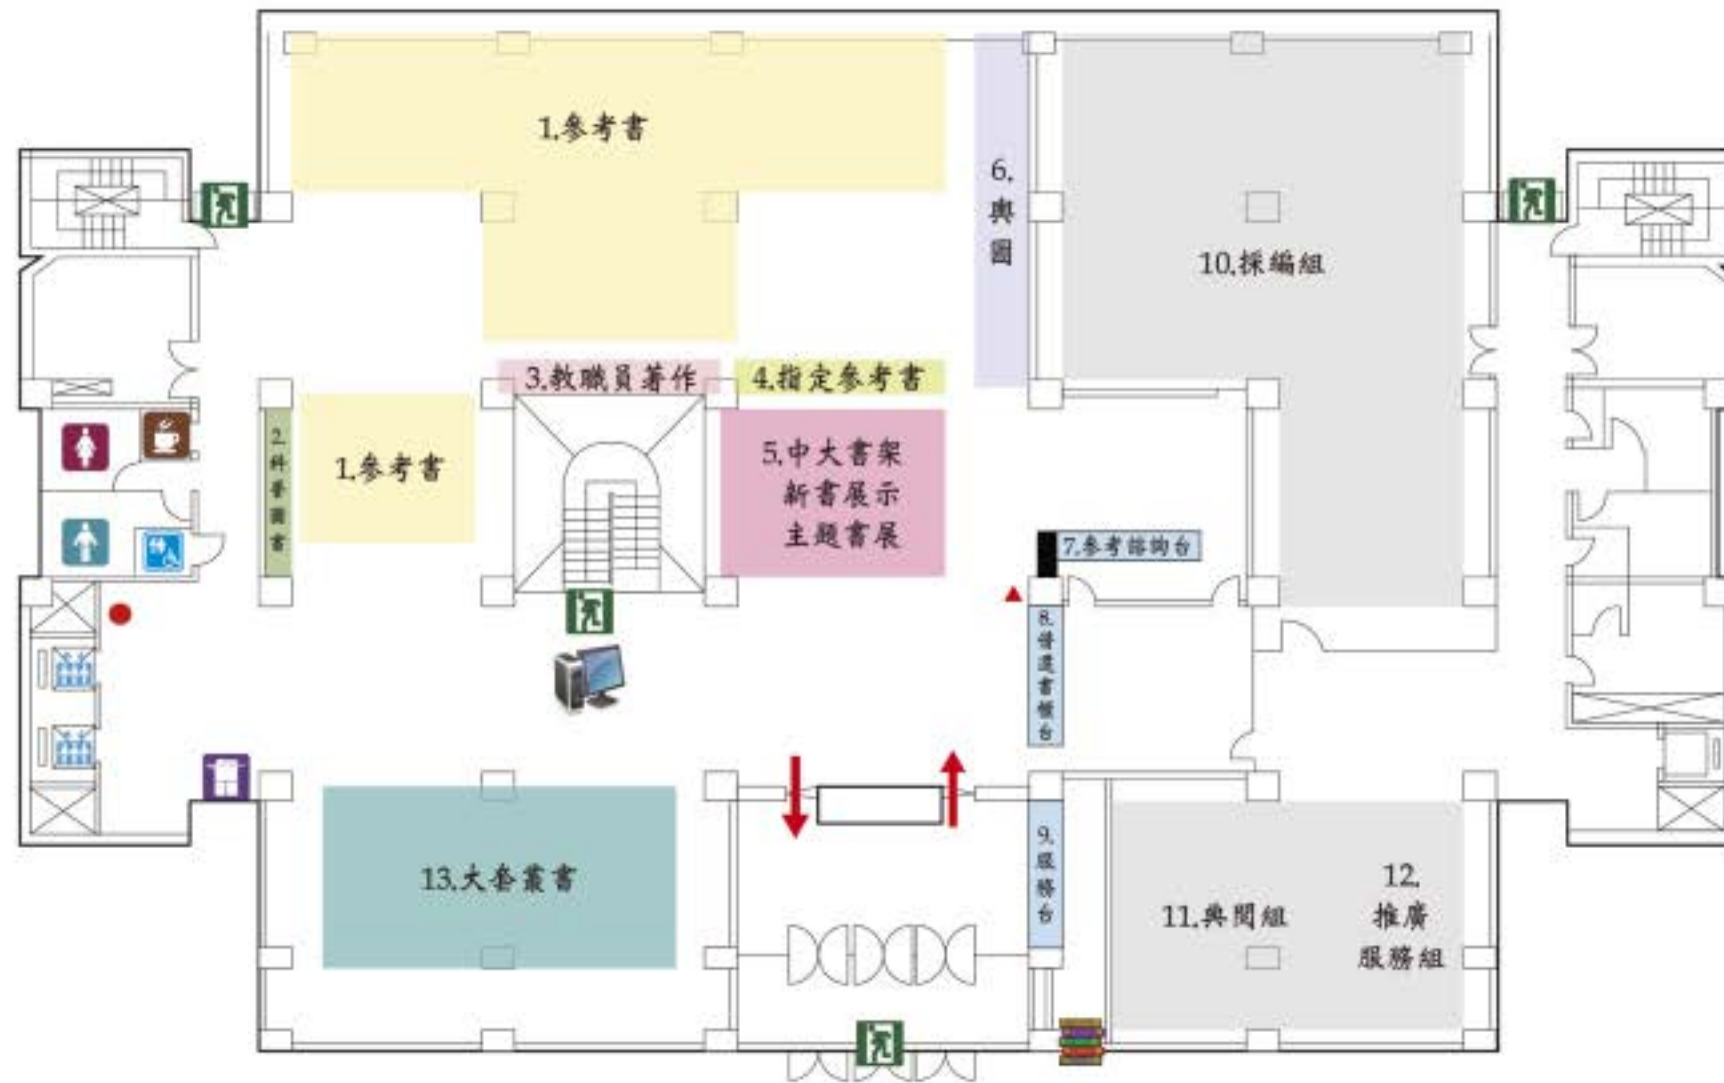

B1

 緊急出口 Emergency Exit

 現在位置 You Are Here

1.  Art Gallery

2.  Series Collections

3.  Classroom

1F

- | | | | | | |
|---------|----------------|-------------------------|---|---------------|-------------------------------------|
| ● 現在位置 | You Are Here | 1. 參考書 | Reference Collections | 7. 參考諮詢台 | Reference & Consultation Desk |
| 🚪 緊急出口 | Emergency Exit | 2. 科學圖書 | General Science Books | 8. 借還書櫃台 | Circulation Desk |
| ▲ 自助借書機 | Self check-out | 3. 教職員著作 | Faculty Publications | 9. 服務台 | Information Desk |
| 📦 還書箱 | Book Drop | 4. 指定參考書 | Courses Reserve | 10. 採編組 | Acquisitions and Cataloging Section |
| 🖨 檢索區 | Webpac | 5. 中大書架
新書展示
主題書展 | NCU Bookshelf/
New Arrivals/
Featured Books | 11. 典藏組 | Circulation and Collection Section |
| 📄 影印區 | Photocopy | 6. 地圖 | Maps | 12. 推廣
服務組 | Extension Services Section |
| | | | | 13. 大套叢書 | Series Collections |

2F

● 現在位置 You Are Here

🚪 緊急出口 Emergency Exit

📖 檢索區 Webpac

1. Current Periodicals

2. Collections: Oriental Languages

3. Newspapers Reading Area

4. Newspapers: Back Issues

5. Language Center Reading Corner

6. Meeting Room

7. Curator Office

8. Administration Office

9. Periodicals Office

3F

● 現在位置 You Are Here

🚪 緊急出口 Emergency Exit