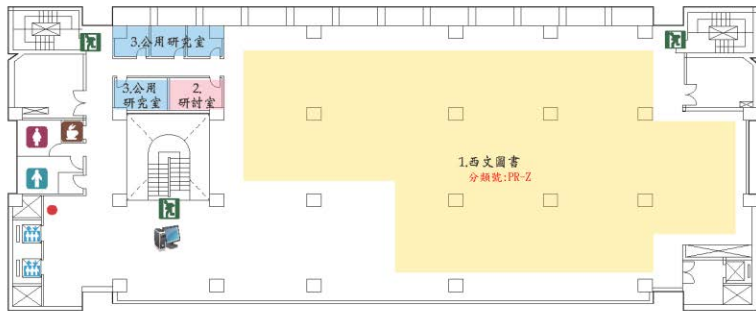

5. Language Center Reading Corner

6. Meeting Room

7. Curator Office

8. Administration Office

9. Periodicals Office

3F

● 現在位置 You Are Here

🚪 緊急出口 Emergency Exit

🖨️ 檢索區 Webpac

1. 🟡 Collections: Oriental Languages

2. 🟠 Hakka Collections

3. 🟢 Study Carrels

4. 🟤 Information System Section

4F

- | | | |
|--------|----------------|----------|
| ● 現在位置 | You Are Here | 1. 中文圖書 |
| 🚪 緊急出口 | Emergency Exit | 2. 線裝書室 |
| 🖨 檢索區 | Webpac | 3. 公用研究室 |

5F

● 現在位置 You Are Here

🚪 緊急出口 Emergency Exit

📖 檢索區 Webpac

1. 🟡 Collections: Western Languages

2. 🟠 Book Donations Room

3. 🔵 Study Carrels

6F

● 現在位置 You Are Here

🚪 緊急出口 Emergency Exit

🖨️ 檢索區 Webpac

1. 🟡 Collections: Western Languages

2. 🟠 Discussion Room

3. 🟢 Study Carrels

7F

- 現在位置 You Are Here
- 🚪 緊急出口 Emergency Exit
- 📄 檢索區 Webpac