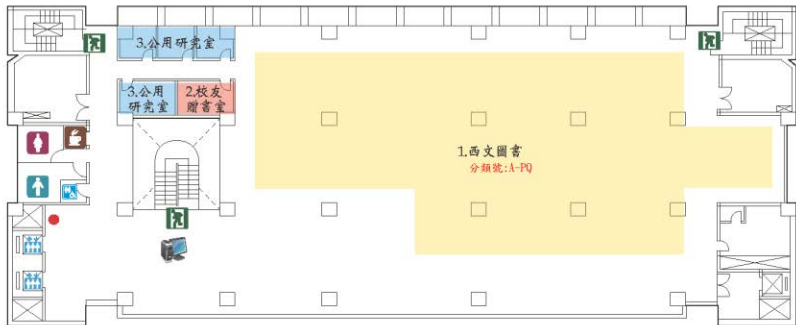

5F

● 現在位置 You Are Here

🚪 緊急出口 Emergency Exit

📖 檢索區 Webpac

1. 🟡 Collections: Western Languages

2. 🟠 Book Donations Room

3. 🔵 Study Carrels