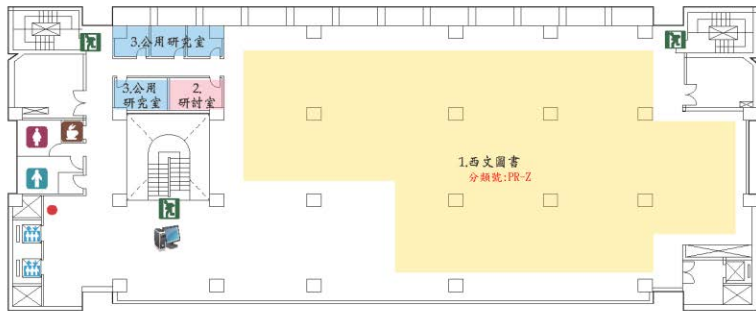

5. Meeting Room

6. Curator Office

7. Administration Office

8. Periodicals Office

3F

● 現在位置 You Are Here

🚪 緊急出口 Emergency Exit

🖨️ 檢索區 Webpac

1. 🟡 Collections: Oriental Languages

2. 🟠 Hakka Collections

3. 🟢 Study Carrels

4. 🟤 Information System Section

4F

- | | | |
|--------|----------------|----------|
| ● 現在位置 | You Are Here | 1. 中文圖書 |
| 🚪 緊急出口 | Emergency Exit | 2. 線裝書室 |
| 📄 檢索區 | Webpac | 3. 公用研究室 |

5F

● 現在位置 You Are Here

🚪 緊急出口 Emergency Exit

📄 檢索區 Webpac

1. 🟡 Collections: Western Languages

2. 🟠 Book Donations Room

3. 🔵 Study Carrels

6F

● 現在位置 You Are Here

🚪 緊急出口 Emergency Exit

🖨️ 檢索區 Webpac

1. 🟡 Collections: Western Languages

2. 🟠 Discussion Room

3. 🟢 Study Carrels

7F

- 現在位置 You Are Here
- 🚪 緊急出口 Emergency Exit
- 📄 檢索區 Webpac