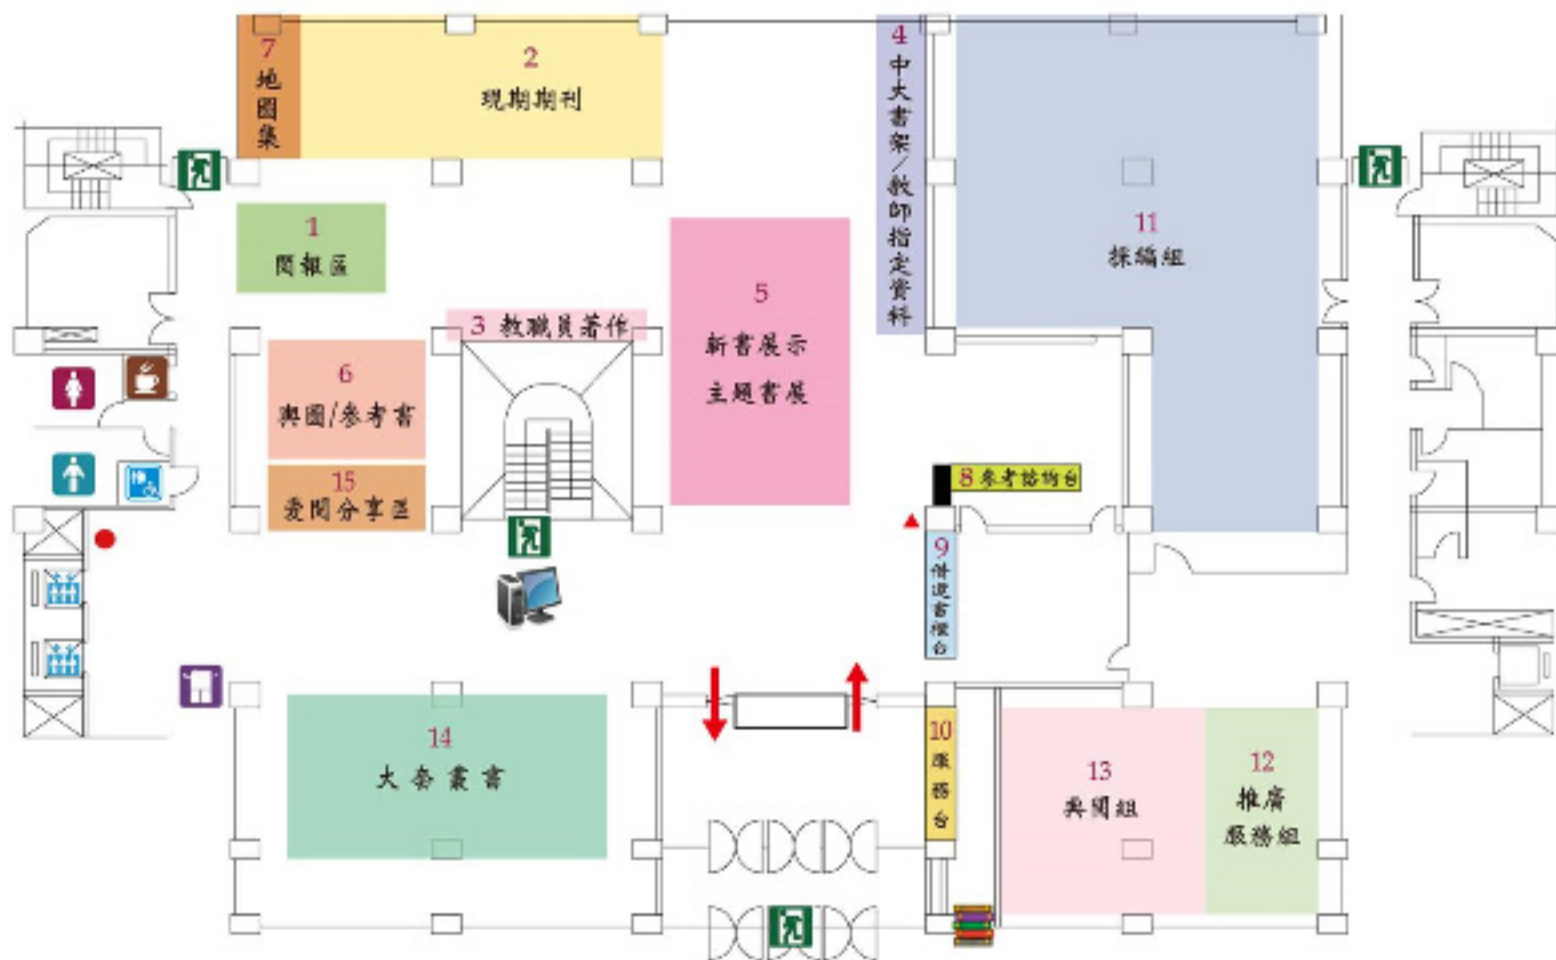

B1

 緊急出口 Emergency Exit

 現在位置 You Are Here

1.  Art Gallery

2.  Series Collections _ B Area

3.  Classroom

4.  Series Collections _ A Area

1F

- 現在位置 You Are Here
- 🚪 緊急出口 Emergency Exit
- ▲ 自助借書機 Self check-out
- 📦 還書箱 Book Drop
- 💻 檢索區 Webpac
- 🖨️ 影印區 Photocopy

- 1. 📰 Newspapers
- 2. 📅 Current Periodicals
- 3. 📄 Faculty Publications
- 4. 📚 NCU Bookshelf / Course Reserves
- 5. 📖 New Arrivals / Featured Books

- 6. 🗺️ Maps / Reference Collections
- 7. 📖 Atlas
- 8. 📖 Reference & Consultation Desk
- 9. 📖 Circulation Desk
- 10. 📖 Information Desk

- 11. 📚 Acquisitions and Cataloging Section
- 12. 📖 Extension Services Section
- 13. 📚 Circulation and Collection Section
- 14. 📚 Series Collections
- 15. 📖 i - Shared Books

2F

● 現在位置 You Are Here

🚪 緊急出口 Emergency Exit

💻 檢索區 Webpac

1. Collections : Oriental languages 900-941

2. Collections : Oriental languages 941-999

3. General Science Books

4. Language Center Reading Corner